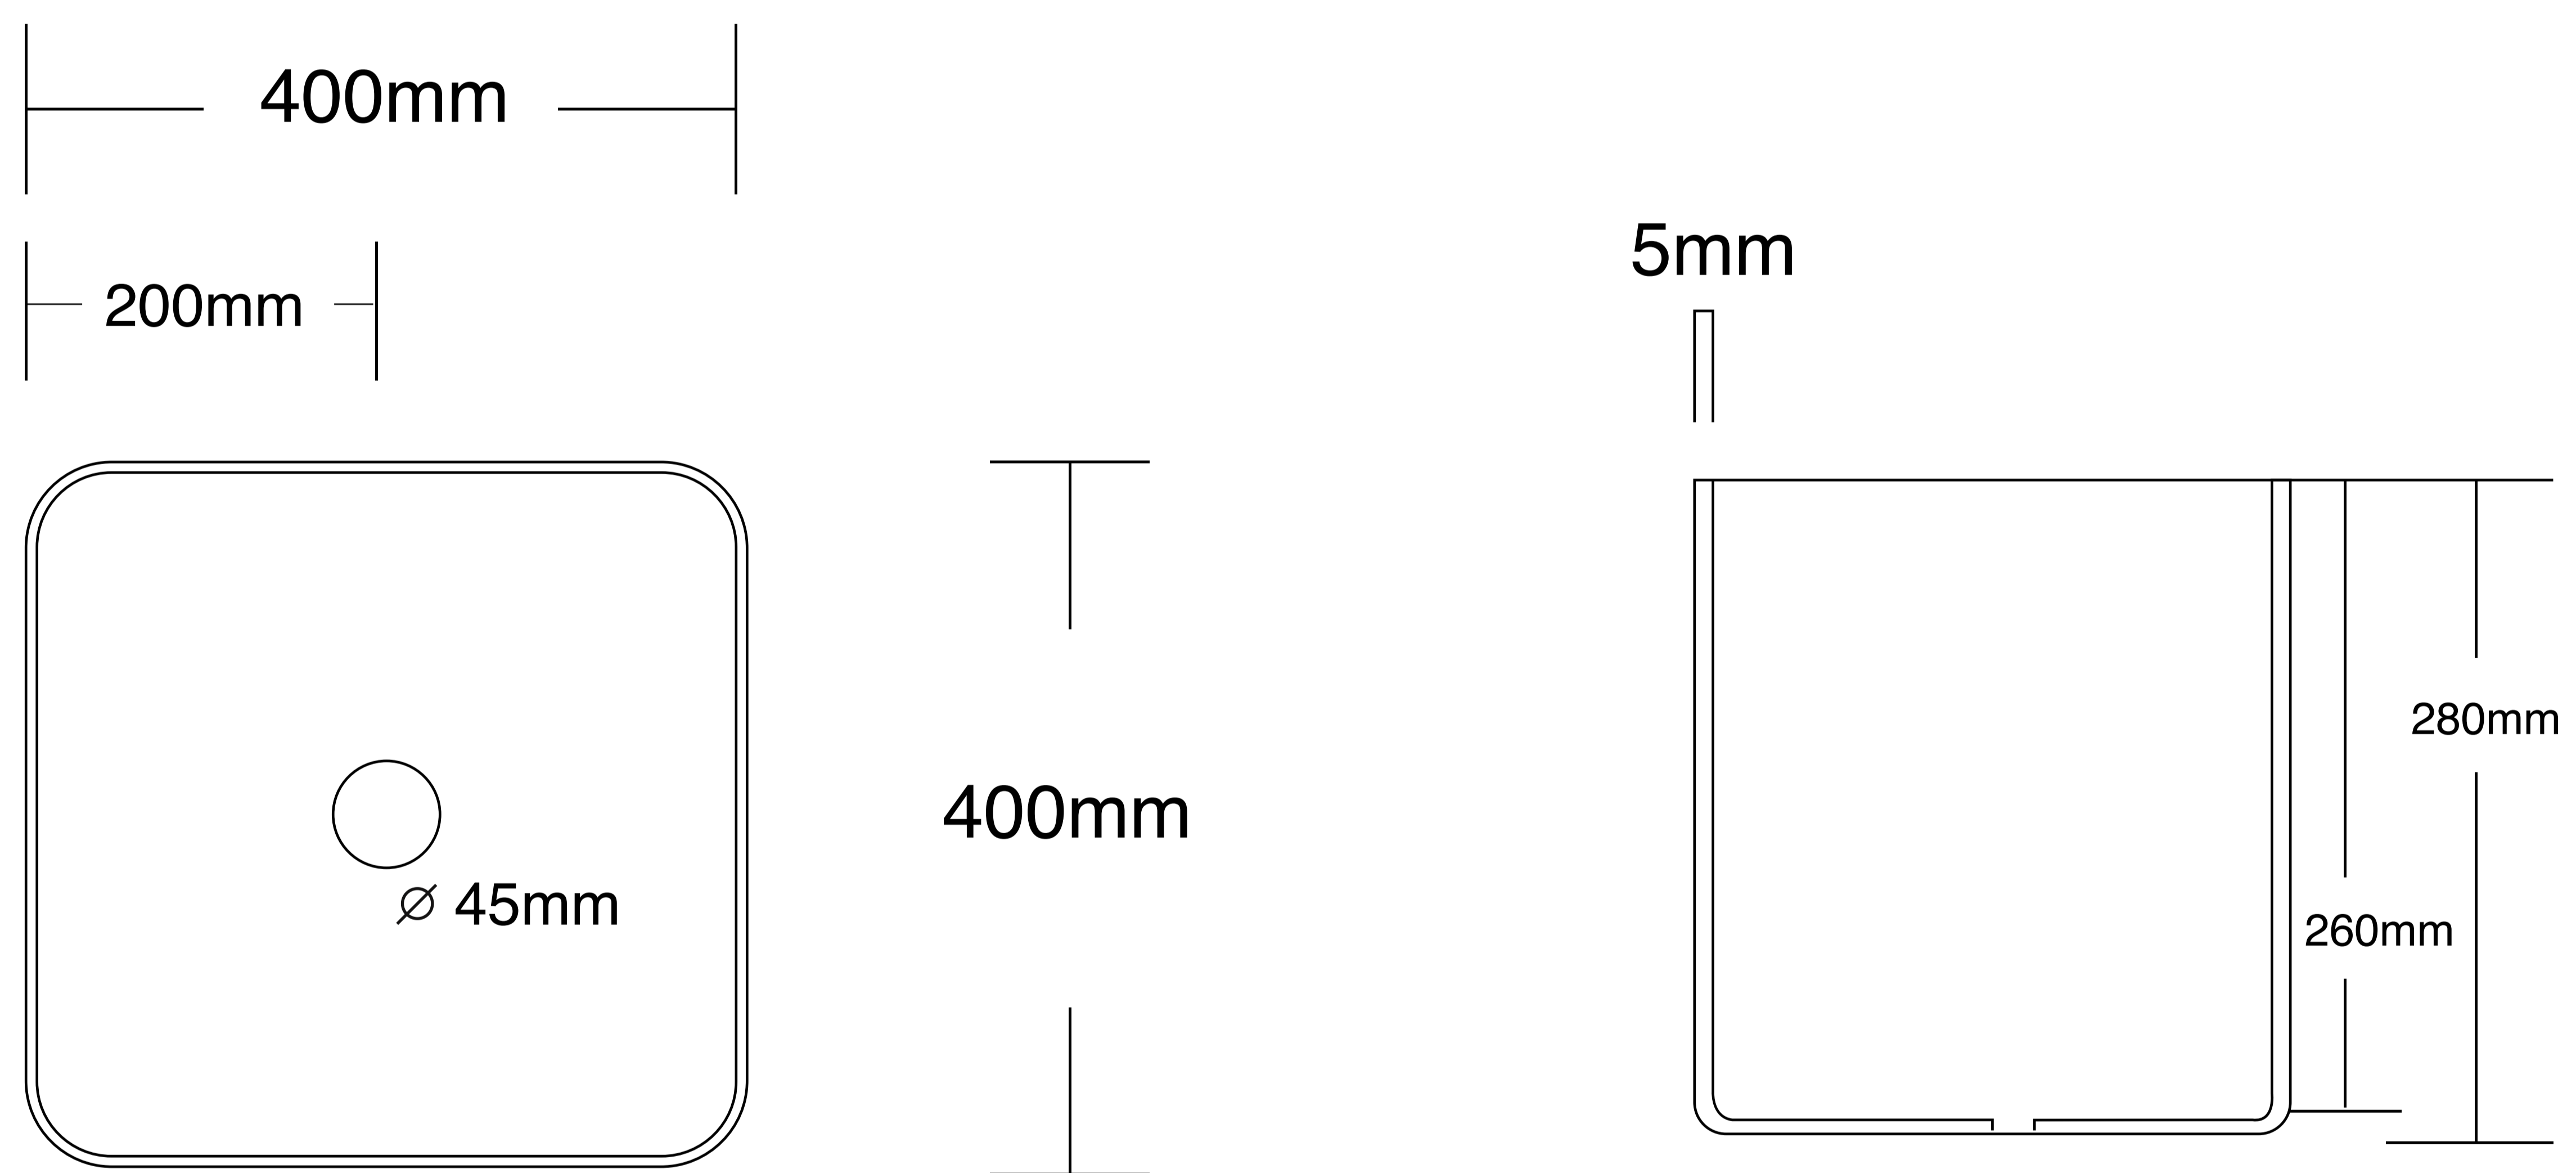

# Table Mounted Pot Basin

Product Code : 1794

## Technical Drawing

All dimension are in **mm**